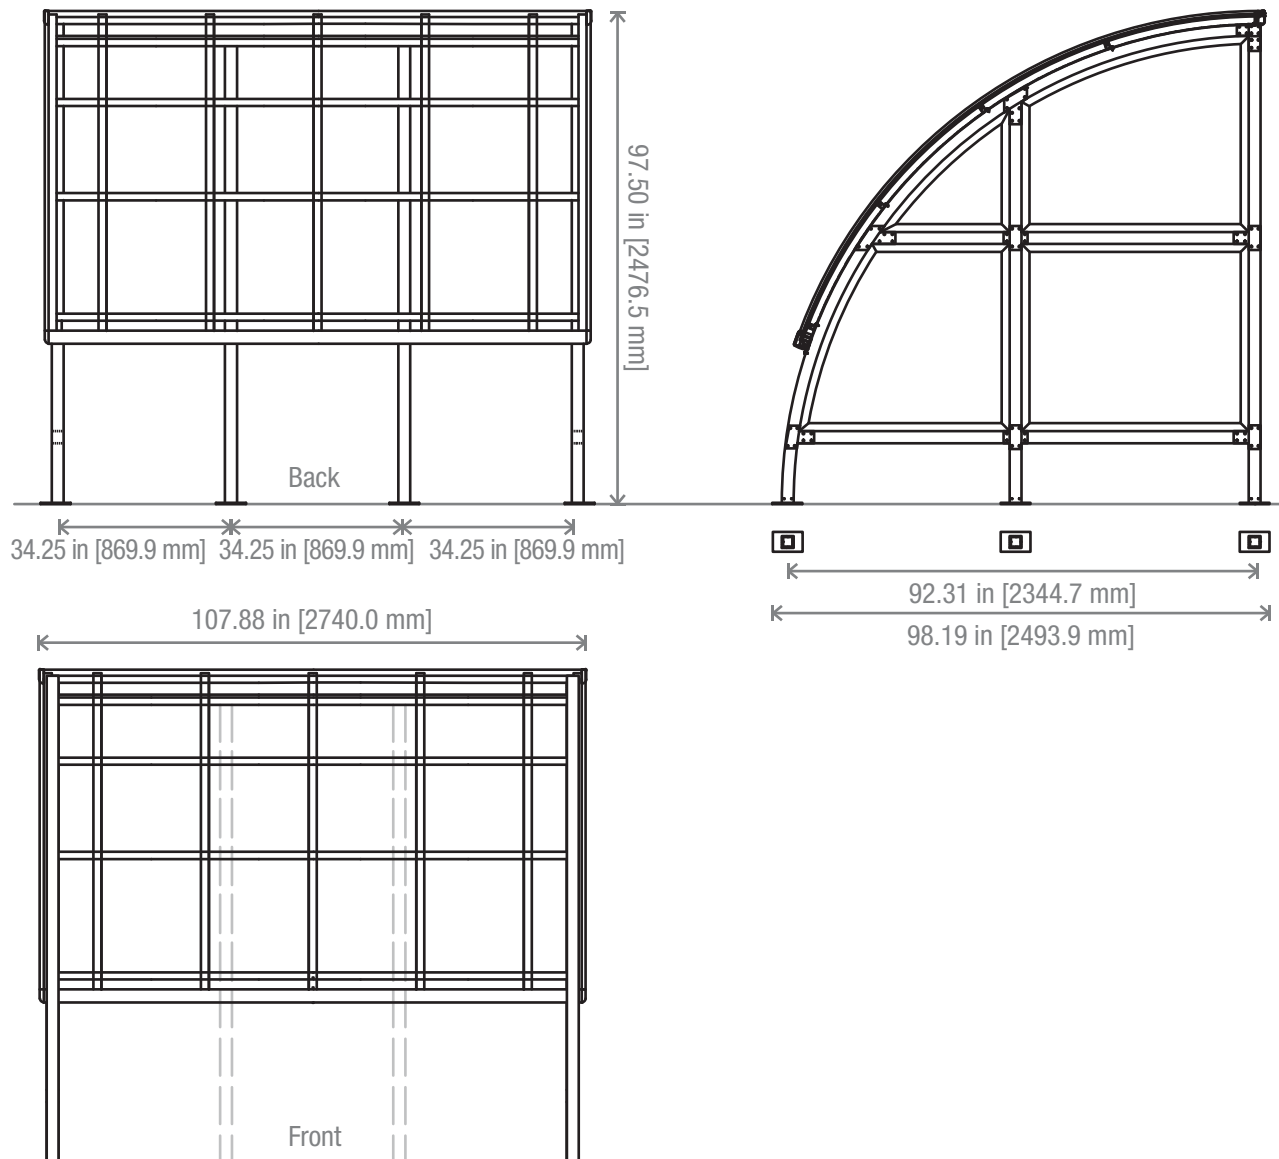

Urban Open Shelter

Model: UBS-OpenShelter

Specifications

Capacity

Number of bicycles 6 using Urban Staple racks

Weight

Total weight 200.00 lbs [90.91 kg]

Materials

Assembly material Type 6013 aluminum

Roof material 4 mm polycarbonate sheet

Available finishes

Powder coated aluminum

Aluminum

Available roof colors

Clear

Frosted white