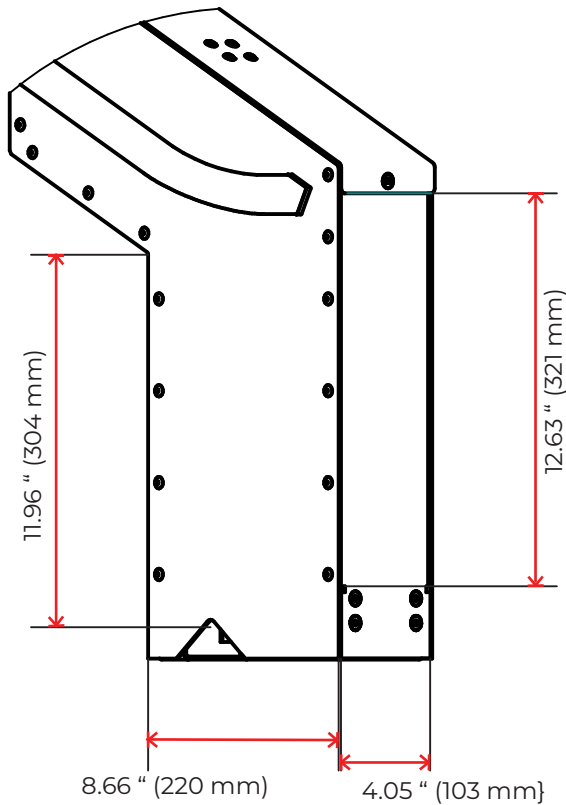

Bikekeep

Capacity

Number of Bicycles 1 per rack

Weight

19.9kg (43.87 lb)

Materials

Assembly Material Steel

4 Layers of Security

- Tamper Sensor
- Loudspeaker
- Cut-Safety Wire
- Surveillance Camera

Fully customizable