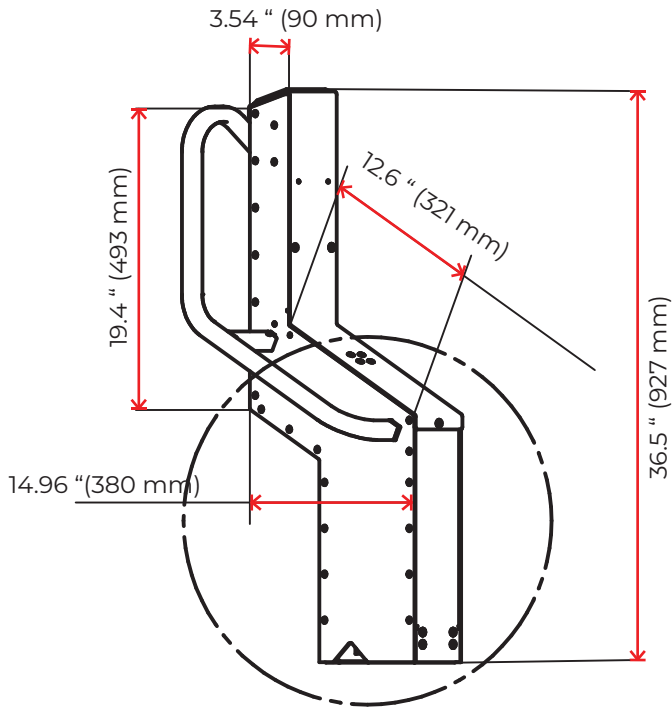

## Capacity

Number of Bicycles 1 per rack

## Weight

19.9kg (43.87 lb)